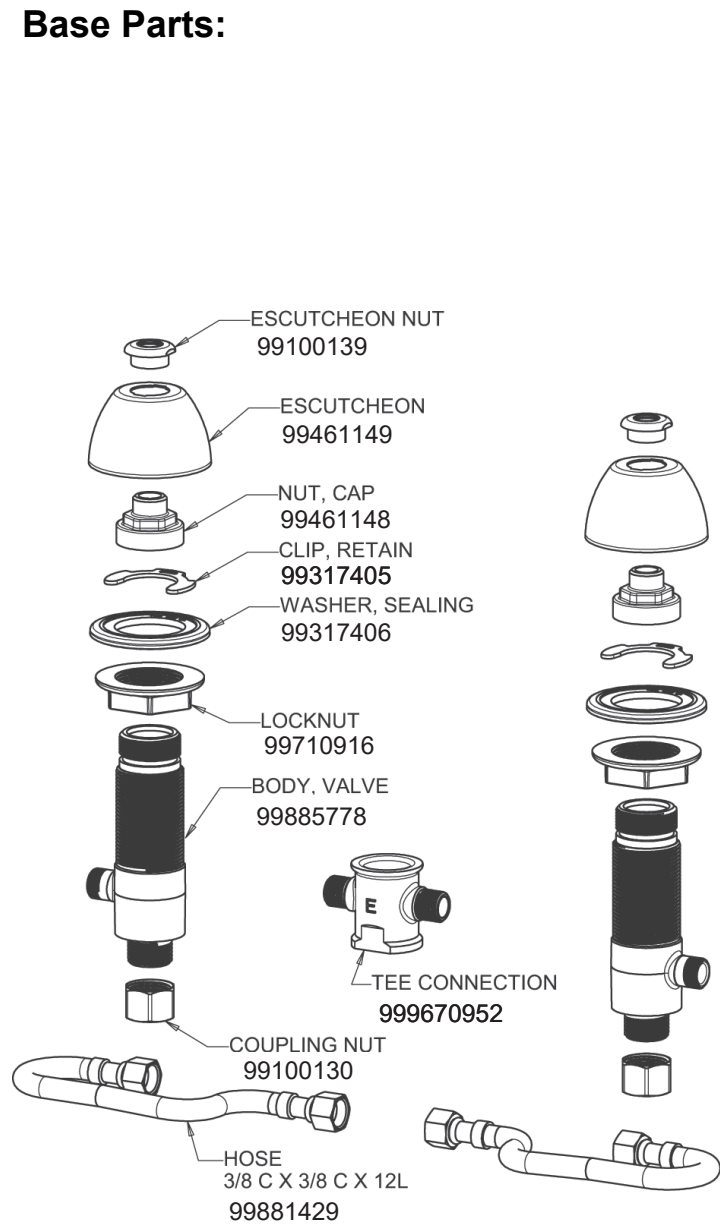

Repair Parts

786-HGN2AE3AB

Deck-mounted manual faucet with adjustable centers

CHICAGO FAUCETS

Geberit Group

Base Parts:

5-1/4" Rigid / Swing Gooseneck Spout
GN2AJKABCP

Repair Parts

786-HGN2AE3AB

Deck-mounted manual faucet with adjustable centers

CHICAGO FAUCETS

Geberit Group

785-512KJKCP

2.2 GPM (8.3 L/min) Aerator
99903868

4" Wristblade Handle
22634

Quatum Compression Cartridge (pair)
336920 (right)
33692 (left)