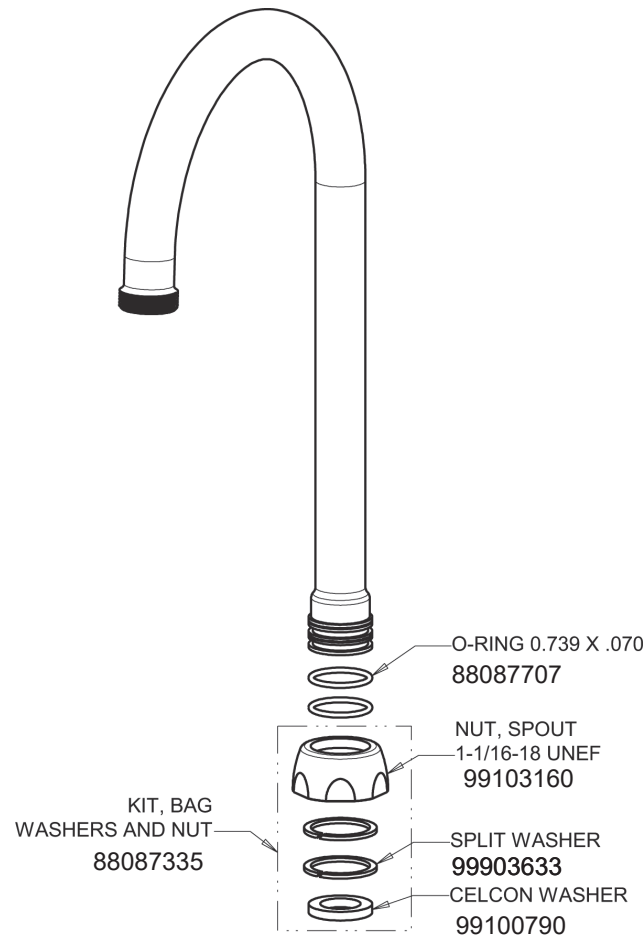

Repair Parts

786-HGN2AE3AB

Deck-mounted manual faucet with adjustable centers

CHICAGO FAUCETS

Geberit Group

Base Parts:

5-1/4" Rigid / Swing Gooseneck Spout
GN2AJKABCP

Repair Parts

786-HGN2AE3AB

Deck-mounted manual faucet with adjustable centers

CHICAGO FAUCETS

Geberit Group

785-512KJKCP

2.2 GPM (8.3 L/min) Aerator
99903868

4" Wristblade Handle
22634

Quatum Compression Cartridge (pair)
336920 (right)
33692 (left)