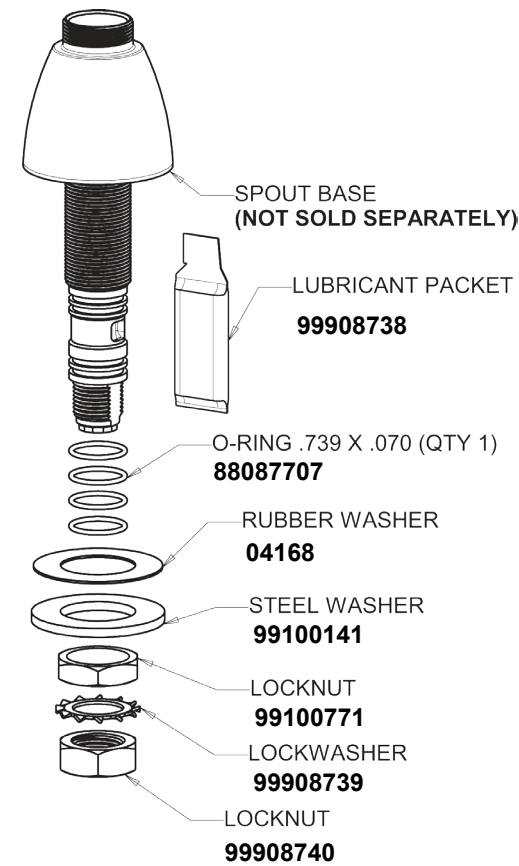

Repair Parts

786-HGN2AE3AB

Deck-mounted manual faucet with adjustable centers

CHICAGO FAUCETS

Geberit Group

Base Parts:

5-1/4" Rigid / Swing Gooseneck Spout
GN2AJKABCP

Repair Parts

786-HGN2AE3AB

Deck-mounted manual faucet with adjustable centers

CHICAGO FAUCETS

Geberit Group

785-512KJKCP

2.2 GPM (8.3 L/min) Aerator
99903868

4" Wristblade Handle
22634

Quatum Compression Cartridge (pair)
336920 (right)
33692 (left)