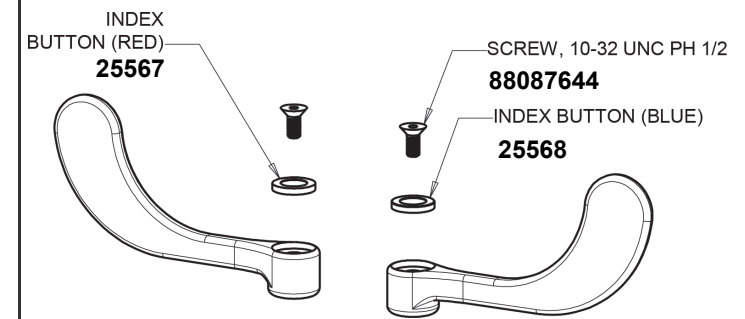

Repair Parts

786-HGN2AE3AB

Deck-mounted manual faucet with adjustable centers

CHICAGO FAUCETS

Geberit Group

Base Parts:

5-1/4" Rigid / Swing Gooseneck Spout
GN2AJKABCP

Repair Parts

786-HGN2AE3AB

Deck-mounted manual faucet with adjustable centers

CHICAGO FAUCETS

Geberit Group

785-512KJKCP

2.2 GPM (8.3 L/min) Aerator
99903868

4" Wristblade Handle
22634

Quatum Compression Cartridge (pair)
336920 (right)
33692 (left)